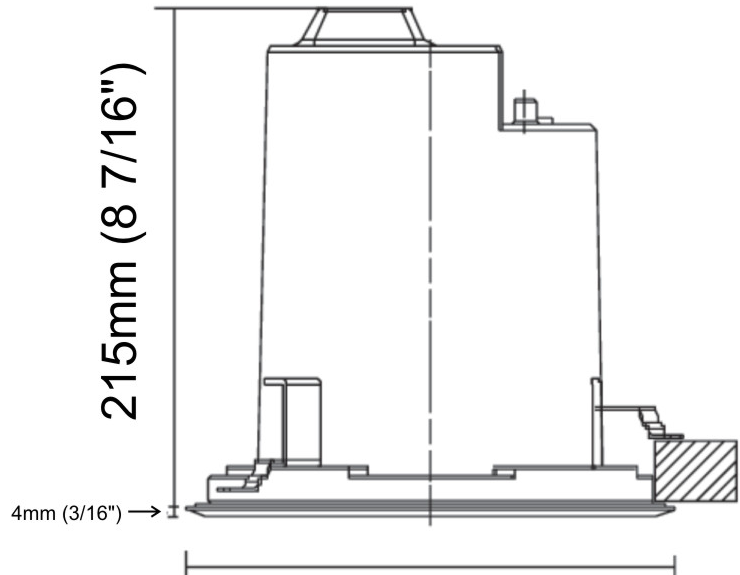

PHYSICAL

Shape: Round _____
Diameter (mm): 220 _____
Diameter (in): 8 11/16 _____
Height (mm): 215 _____
Height (in): 8 7/16 _____
Light Distribution: Adjustable / Direct _____
Weight (kg): 3.6 _____
Weight (lbs): 7.94 _____
Diffuser: Clear tempered glass _____
Fixture Finish: SSS _____
Fixture Material: Aluminum Die Cast _____

ELECTRICAL

Lamp Type: LED (Zhaga Standard) _____
Input Wattage (W): 20 _____
Total Output Wattage (W): 17 _____
Dimming: Tri-Mode (Non-Dimming and Phase Dimming (120Vac only) and 0-10V Dimming) _____
Driver Included: Yes _____
Driver Location: Integrated _____
Driver Type: Constant Current - Universal _____
Driver Class: Class 2 _____
Input Voltage (V): 120 - 277 _____
Constant Current (MA): 500 _____
Upon Request: (Not included - see components [IP65 or higher enclosure to be supplied by others]) 0-10Vdc dimming / (Included) Integral: Phase dimming @120Vac only / 277Vac _____

LED

Color Temperature (°K): 3000 / 4000 _____
Max. Delivered Lumen (lm): 2434.9 / 2587.5 _____
Nominal Lumen (lm): 2750 / 2945 _____
CRI: >80 CRI _____
Lamp Life (hrs): 50000 _____

OPTICAL

Reflector: Polycarbonate metallized reflector _____
Beam Angle: Spot - 15° / Flood - 45° / Wide Flood - 65° / Asymmetric _____

RATINGS AND CERTIFICATIONS

Certified By: Certified for North American Standards _____
IP rating: IP67 _____
IK Rating: IK10 _____

220mm (8 11/16")

Recessed Thickness 10 / 12.5 / 15 / 25 / 30 mm
(3/8" / 1/2" / 9/16" / 1" / 1 3/16")

E

201mm (7 15/16")
3.6kg / 7.93lbs